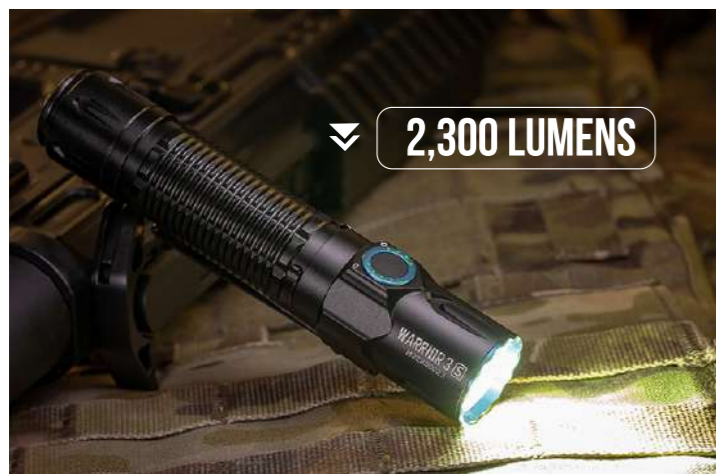

WARRIOR 3S

TACTICAL POWER WITH
PROXIMITY SENSOR