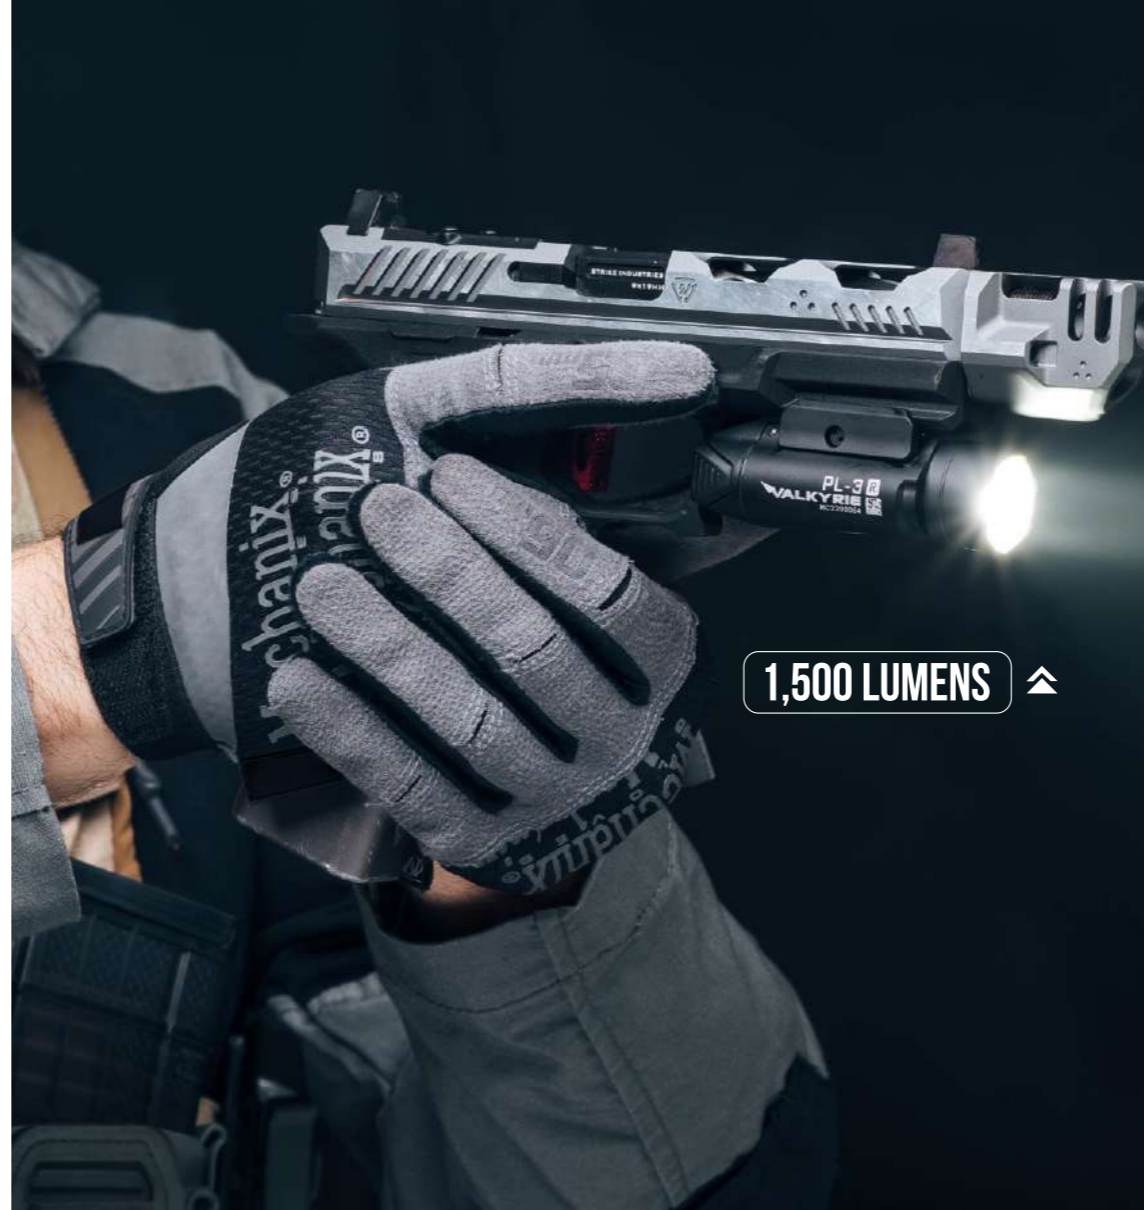

PL-3R VALKYRIE

RECHARGEABLE RAIL MOUNTED LIGHT
WITH ADJUSTABLE SLIDING BLOCK

▲ BLACK

▲ DESERT TAN

1,500 LUMENS 

APPLICATIONS

TARGET PRACTICE
SELF-DEFENSE
LAW ENFORCEMENT

MAX. OUTPUT	1,500 LUMENS
MAX. THROW	205 METERS
MAX. RUNTIME	100 MINUTES
POWERED BY 900MAH RECHARGEABLE LITHIUM POLYMER BATTERY	