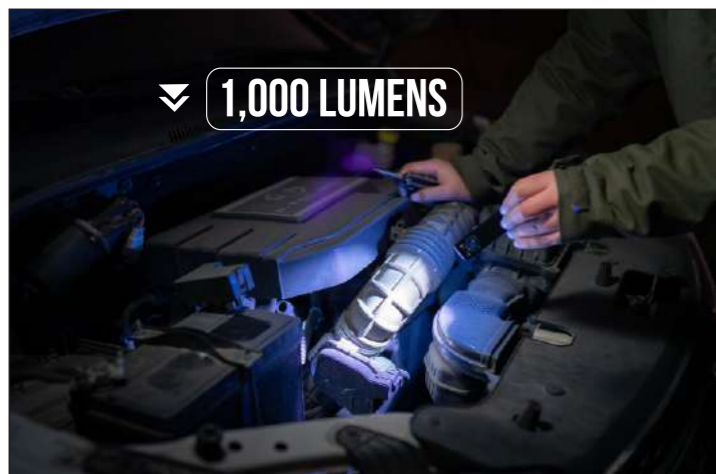

ARKFELD UV

DUAL LIGHT SOURCE EDC
WHITE LIGHT & UV LIGHT