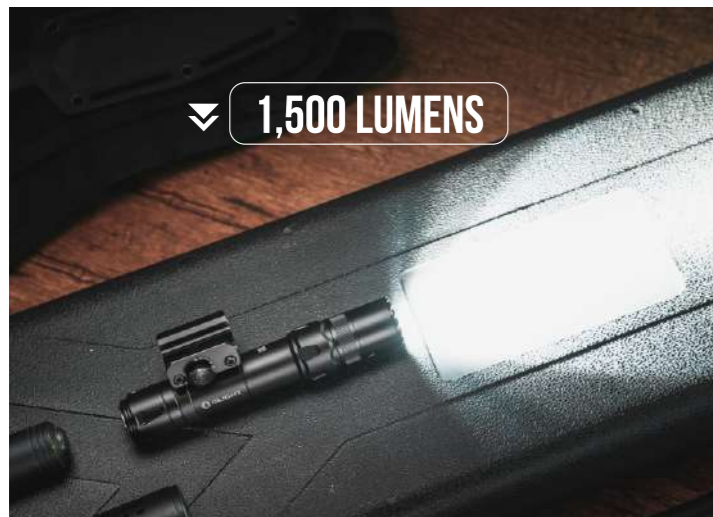

ODIN GL P

STAY ON TARGET