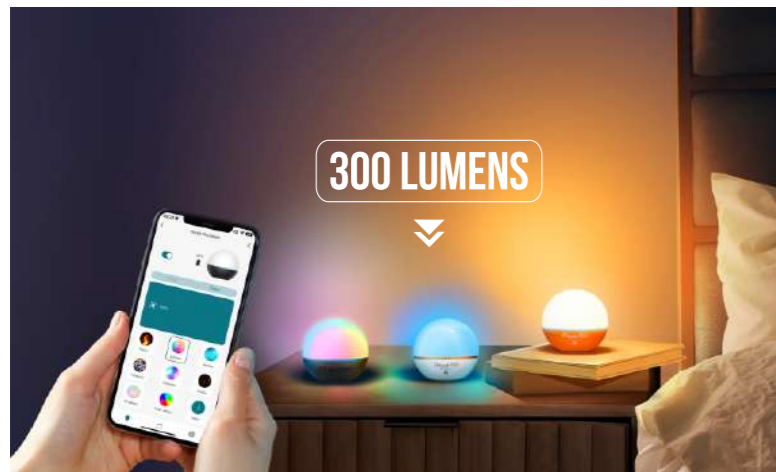

OBULB PLUS

BIGGER, BRIGHTER, WITH APP
AND TOUCH CONTROL

APPLICATIONS

INDOORS
OUTDOORS

MAX. OUTPUT

300 LUMENS

MAX. RUNTIME

49 HOURS