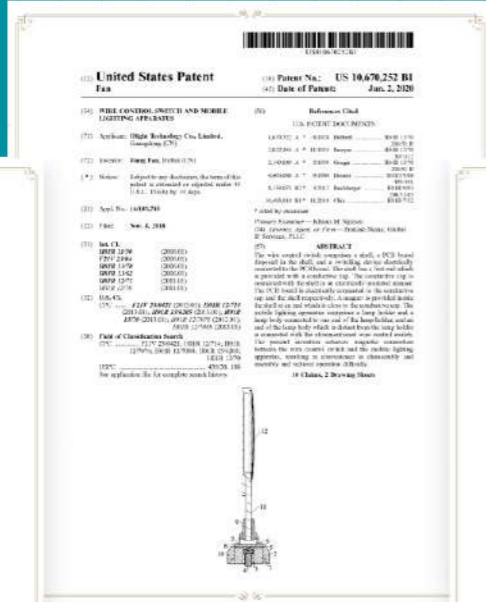

TOP 3 PATENTS

GLOBAL CERTIFICATIONS